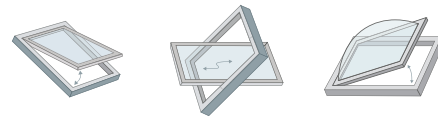

WINDOW TYPES

APPLICATION

COMFORT
VENTILATION

COLOURS

○ White RAL 9010